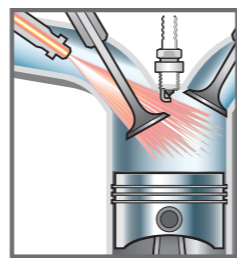

Battery Terminal Protector

Protects battery terminal from corrosion and helps maintain battery performance.

Part Number
99920-40011

Price
WM : RM4.20
EM : RM4.60

Maintenance-free Battery

- Does not require battery water to be added.
- Minimises corrosion.