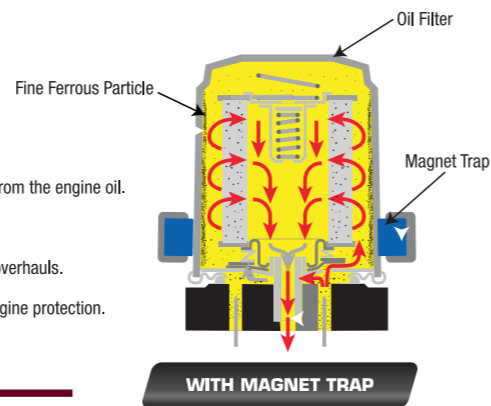

SERVICE MAINTENANCE ACCESSORIES

Magnet Trap

Keeps engine oil cleaner and protects engine.

Part Number
99920-40016

Price
WM : RM63.00
EM : RM64.00

HOW IT WORKS:

- Traps fine ferrous particles from the engine oil.
- Maintains cleaner oil.
- Prevents expensive engine overhauls.
- Affordable investment for engine protection.