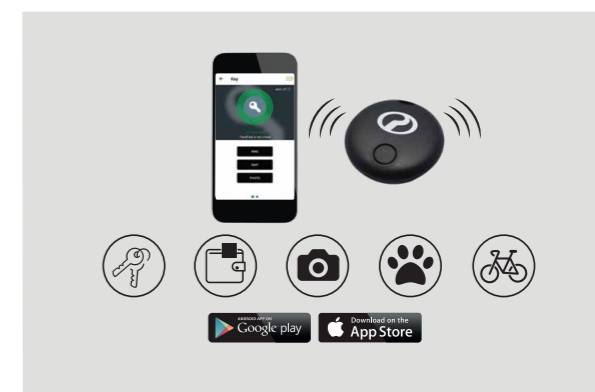

Smart Tracker

Enables you to find personal belongings easily.

Part Number
99910-00R01

Price
WM : RM 42.00
EM : RM 43.00