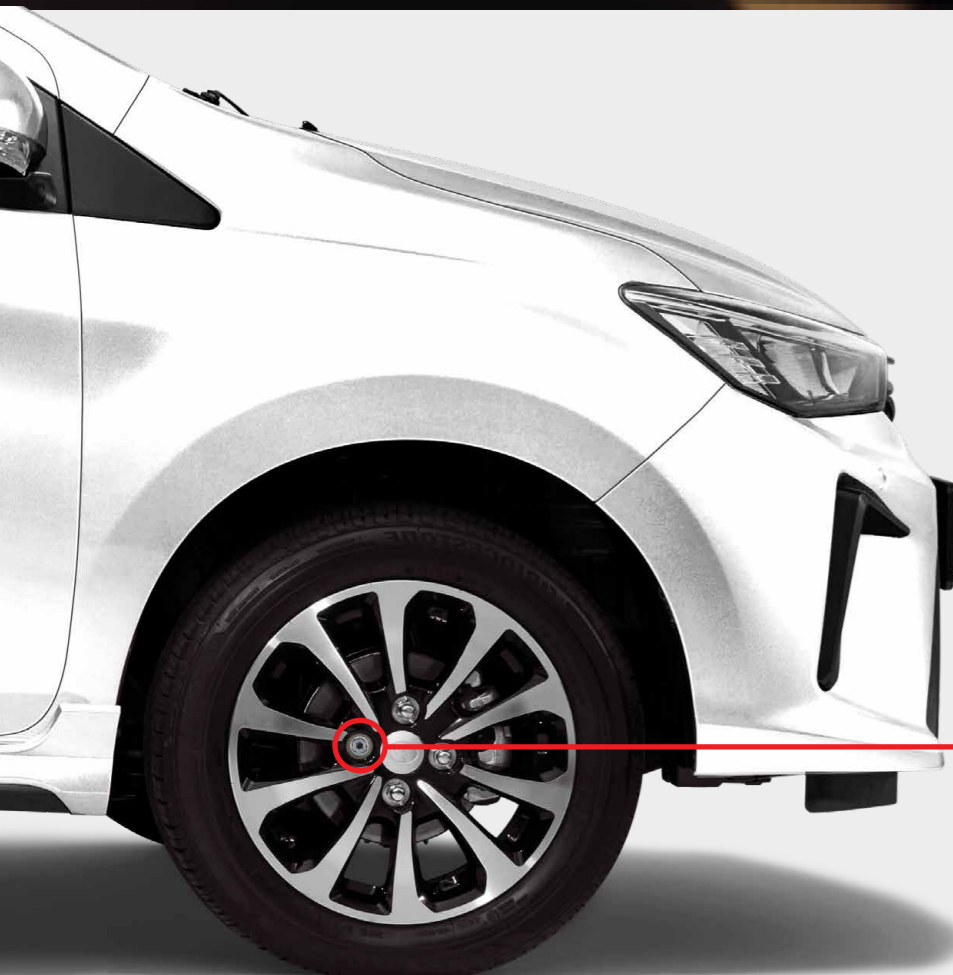

WHEEL LOCK NUT

- Easy installation.
- Through-hardened steel construction.
- World's finest plating for superior durability and corrosion resistance.
- Narrow-groove key patterns and special coded keys provide maximum security.

Part Number
99900-94184

Price
WM : RM 200.00
EM : RM 204.00