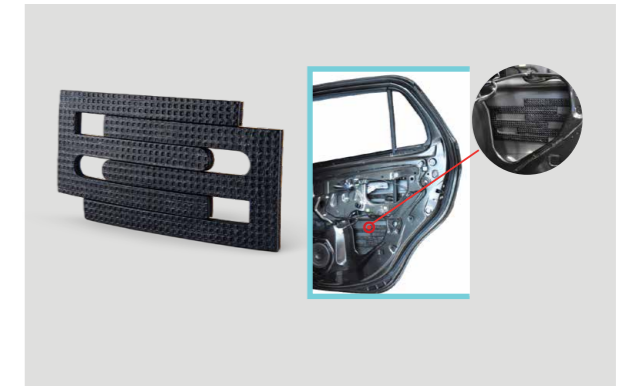

Vibratile

- Absorbs noise from outside.
- Solid sound during door closing.
- Enhances sound quality
- Dampens panel vibration.
- Enhances driving comfort.
- Flexible installation.

Part Number 99910-10160
Price
WM: RM 322.64
EM : RM 326.64