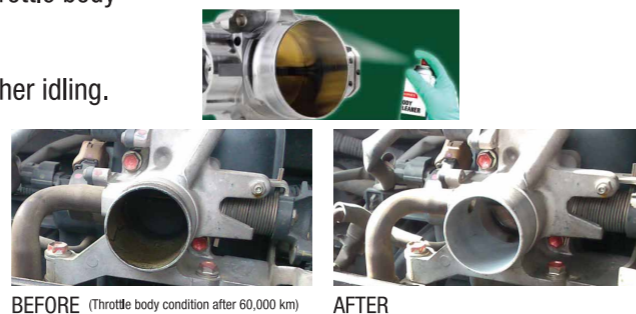

Cabin Filter (Charcoal type)

- Reduces particulates from entering car interior.
- An additional charcoal layer to absorb odour.
- Cleaner airflow.

Part Number
99910-40145

Price
WM : RM35.00
EM : RM36.00