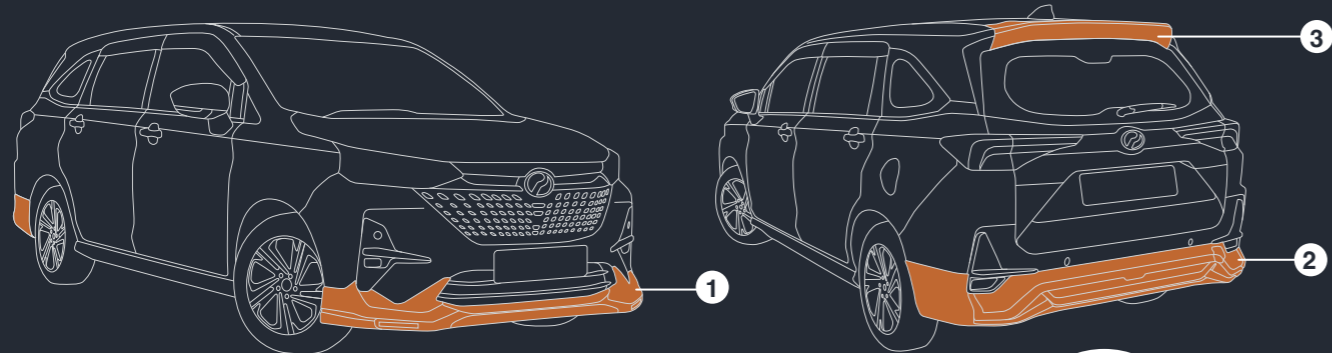

# STYLE

GearUp®  
FOR IMPRESSIVE  
STYLING.

FRONT BUMPER KIT

REAR BUMPER KIT

REAR SPOILER

[PLAY GearUp® VIDEO](#)

**PART NUMBER**  
99900-27R10-XX

**PRICE**  
WM : RM 2,500.00  
EM : RM 2,553.00