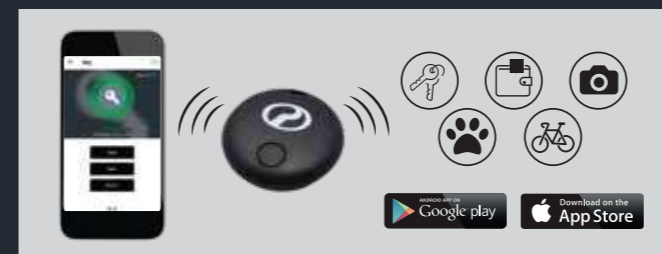

SMART TRACKER

Enables you to find personal belongings easily.

PART NUMBER
999-89742-00000

PRICE
WM : RM 42.00
EM : RM 43.00