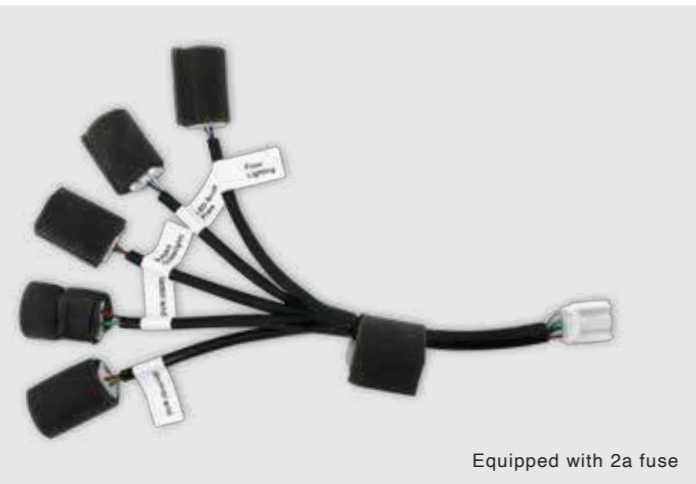

TERMS & CONDITIONS

- Using original GearUp® electrical accessories will not void the warranty of the car. Accessories warranty is 1 year.
- Do not attempt to install the accessories yourself. Please head to any authorised Perodua Authorised Outlets. Perodua shall not be liable for any loss or damages arising directly or indirectly from your attempt to install the accessories yourself.